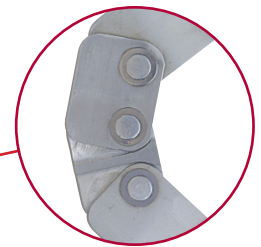

HINGED WRAPAROUND KNEE BRACE

Open Patella

Open patella and patella buttress help stabilize and protect kneecap

Triaxial Hinge

allows for unrestricted, natural knee movement

Wraparound Design

Sectional design and adjustable straps provide controlled compression and a custom fit

The Triaxial Hinge helps give you maximum medial-lateral support without restricting mobility.

The ultimate brace for weak or injured knees. The Triaxial Hinge closely simulates the natural tracking of the knee joint, while the open back design helps prevent bunching.

Recommended to help control subluxating patellas and to help relieve pain associated with Chondromalacia (irritated kneecap).

Support Level: maximum

Retail (clam)

3333REG Regular 3333LG Large 3333XL X-Large

Measure Around Knee

REG	LG	XL
12"-16"	16"-20"	20"-24"
30-40 cm	40-50 cm	50-60 cm